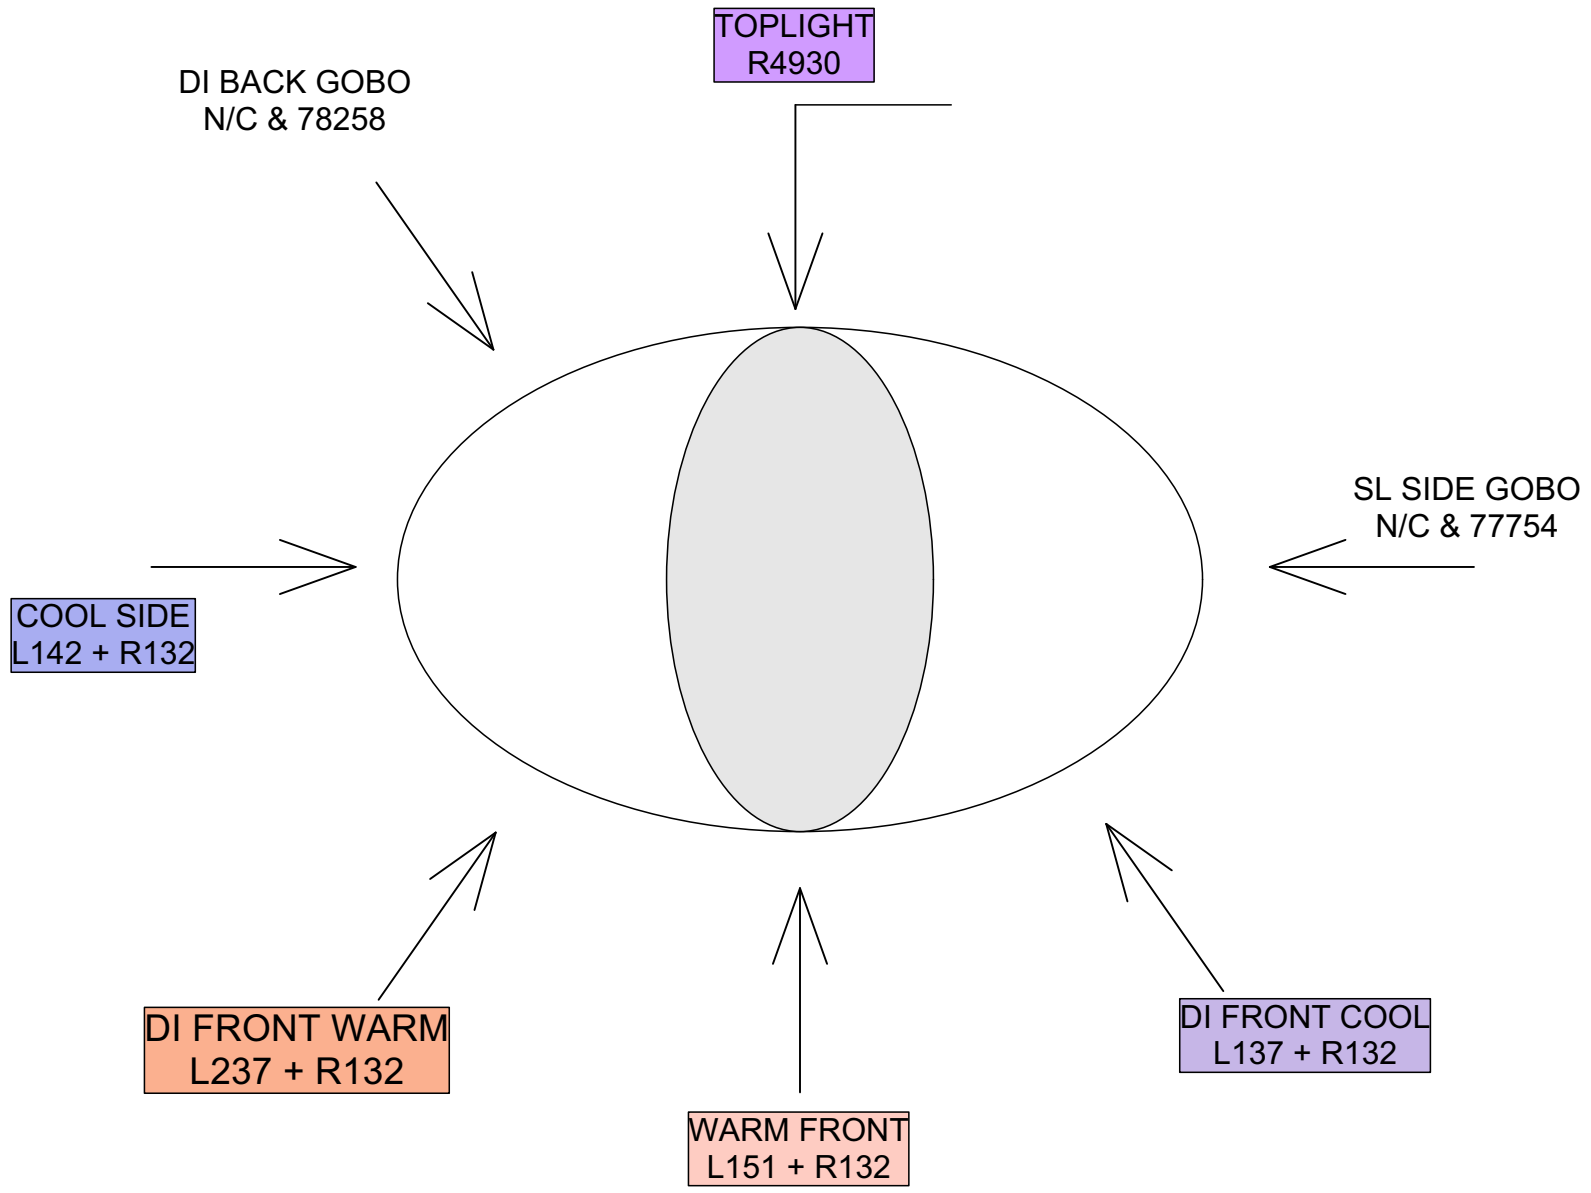

# COLOR/ANGLE KEY

UPPER CYC LIGHT - LED  
GROUND ROW CYC LIGHT - LED

SCENIC GOBO #1 - 77764

SCENIC GOBO #2 - 74021